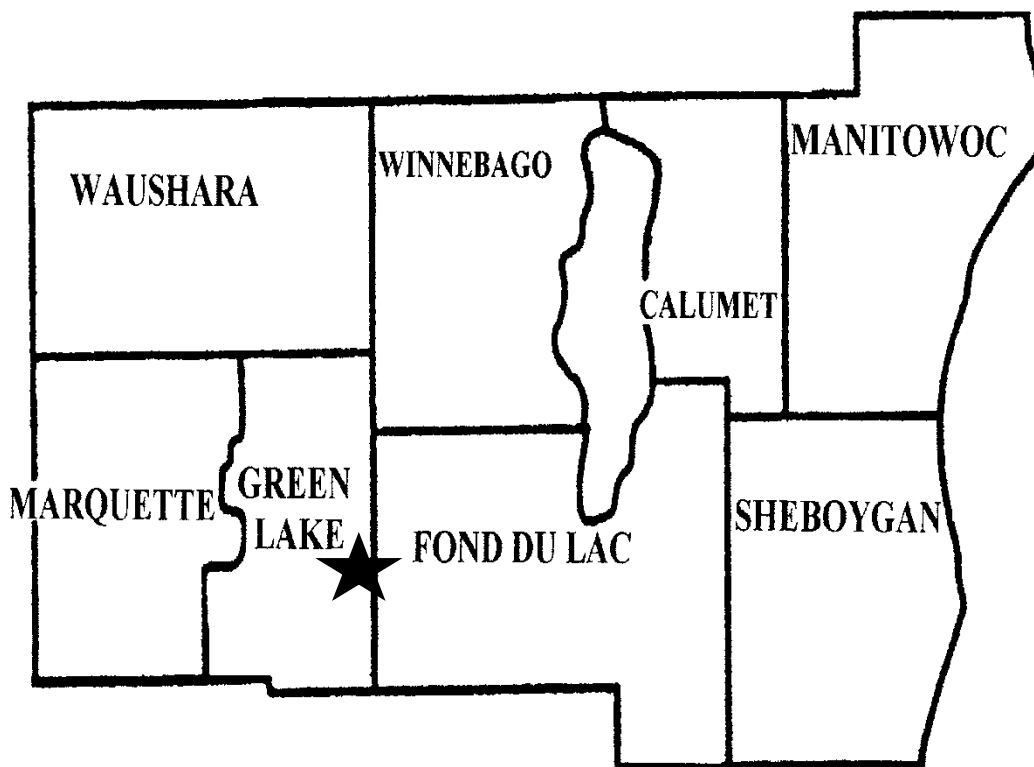

DISTRICT 27-B1

DISTRICT CONVENTION

DATE: OCTOBER 28-29, 2011

LOCATION

HOLIDAY INN
MANITOWOC

*** DISTRICT GOVERNOR'S HOME CLUB**

FAIRWATER LIONS CLUB

Revised December 8, 2011
Send corrections to lionsof27b1@yahoo.com
Website: md27b1.org