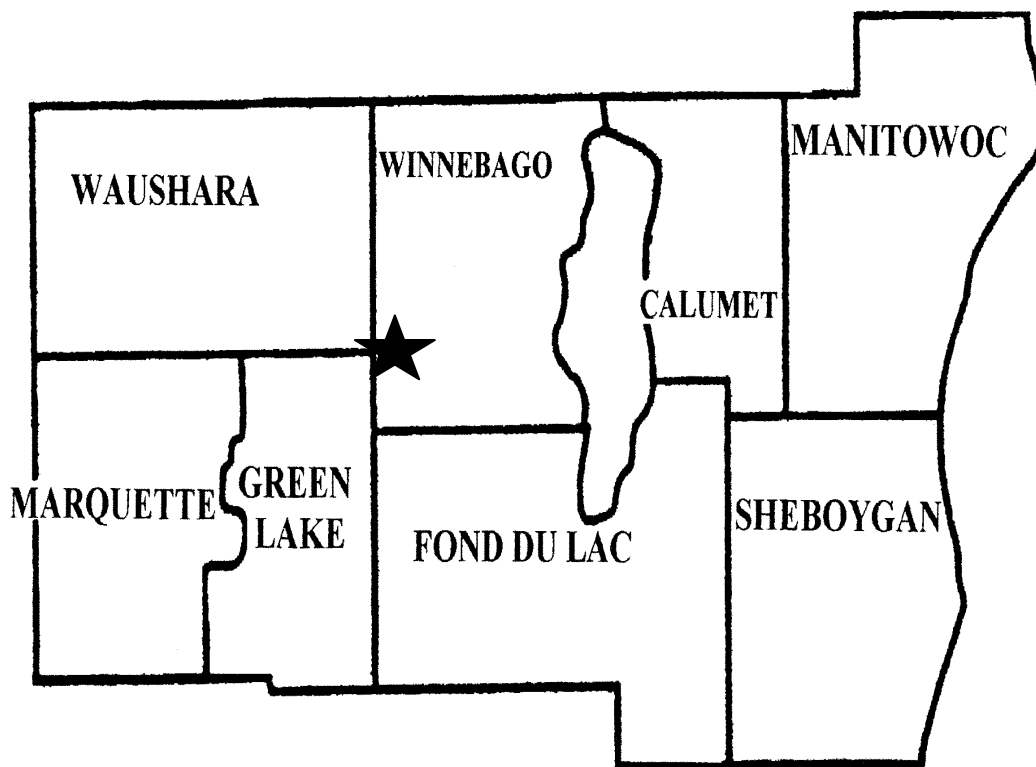

DISTRICT 27-B1

DISTRICT CONVENTION

DATE: NOVEMBER 13-14, 2009

LOCATION

CITY CENTER HOTEL
OSHKOSH

*** DISTRICT GOVERNOR'S HOME CLUB**

RIPON LIONS CLUB

Revised August 6, 2009